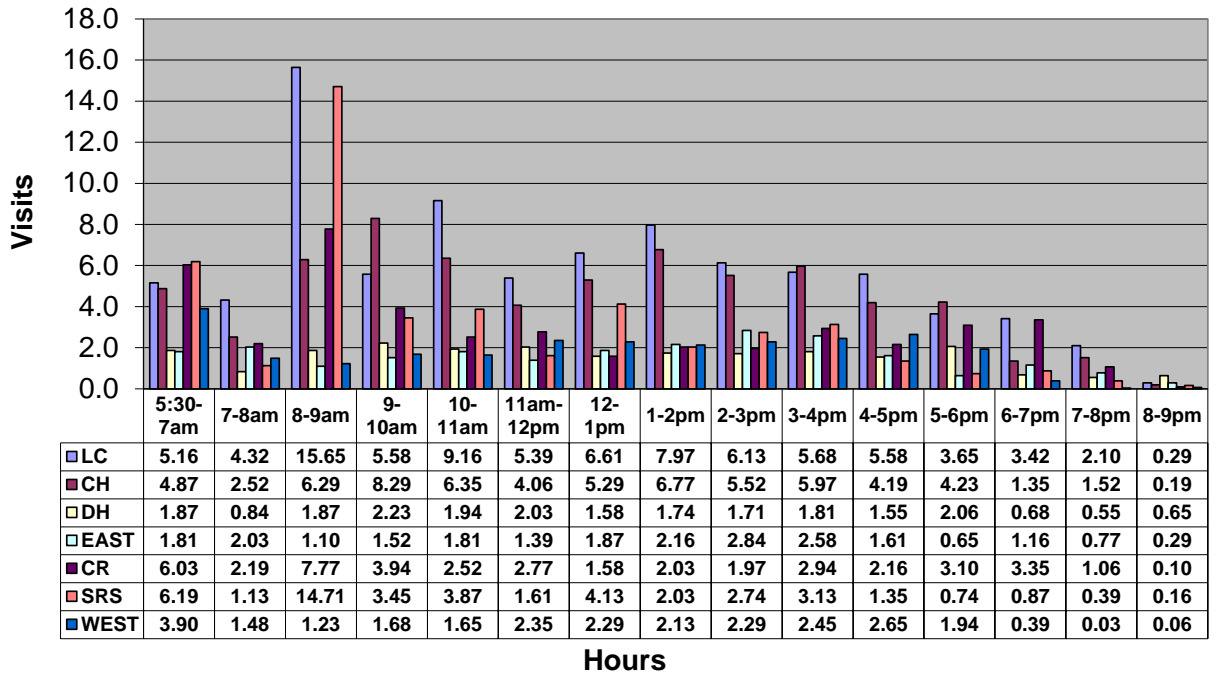

May 2023- Pool Use by Hour - Major Centers

	LC	CH	DH	EC	CR	SRS	WEST
Total Visits	2687	2090	716	731	1349	1442	822
Avg Daily	87	67	23	24	44	47	27
Avg Hourly	5.59	4.35	1.49	1.52	2.81	3.00	1.71

May 2023- Satellite Centers - Pool Use by Hour

Visits By Hour

	ABN	ABS	CP1	CP2	CV	MV
Total Visits	829	1063	976	1289	900	557
Avg Visits Per Day	26.74	34.29	31.48	41.58	29.03	17.97
Avg Visits Per Hour	1.73	2.21	2.03	2.68	1.87	1.16