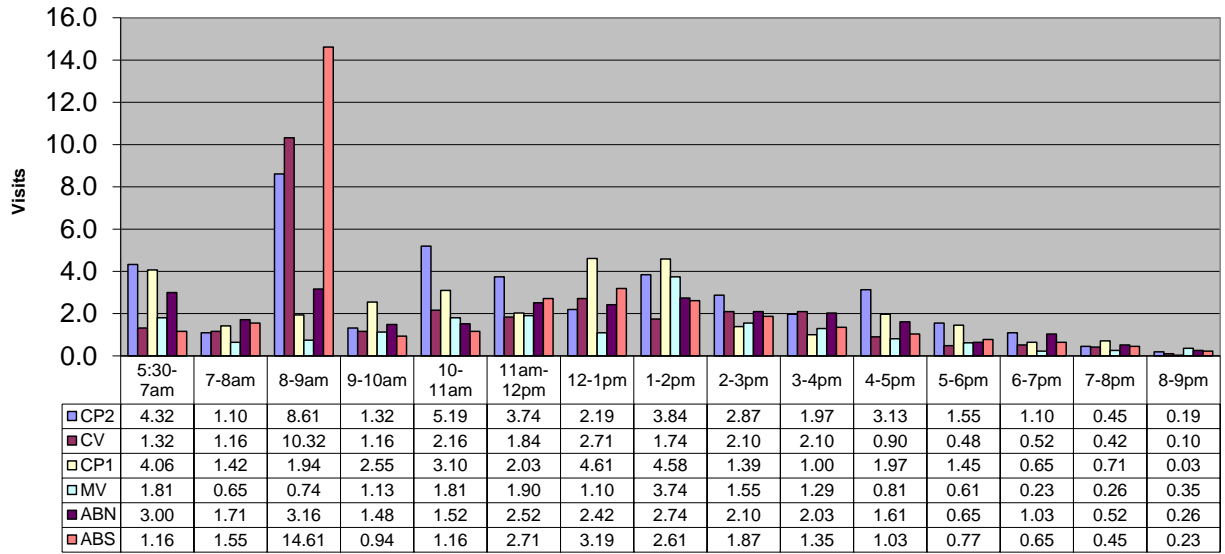

May 2023- Pool Use by Hour - Major Centers

	LC	CH	DH	EC	CR	SRS	WEST
Total Visits	2687	2090	716	731	1349	1442	822
Avg Daily	87	67	23	24	44	47	27
Avg Hourly	5.59	4.35	1.49	1.52	2.81	3.00	1.71

May 2023- Satellite Centers - Pool Use by Hour

Visits By Hour

	ABN	ABS	CP1	CP2	CV	MV
Total Visits	829	1063	976	1289	900	557
Avg Visits Per Day	26.74	34.29	31.48	41.58	29.03	17.97
Avg Visits Per Hour	1.73	2.21	2.03	2.68	1.87	1.16